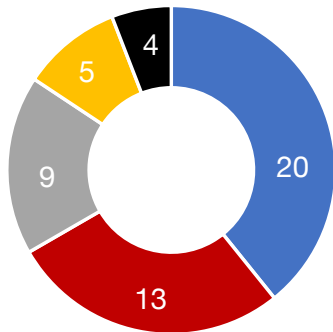

Vote Independent, Get **Labour**

There are 9 Southend Independent Councillors

They ALL support a **LABOUR** Council

Vote **Liberal Democrat**, Get **Labour**

There are 5 Southend **Liberal Democrat** Councillors

They ALL support a **LABOUR** Council

Vote **Conservative**, Get **Conservative**

Only the **Conservatives** can win a majority!

Only the **Conservatives** can keep **LABOUR** out!

A vote for anyone else keeps **LABOUR** in!